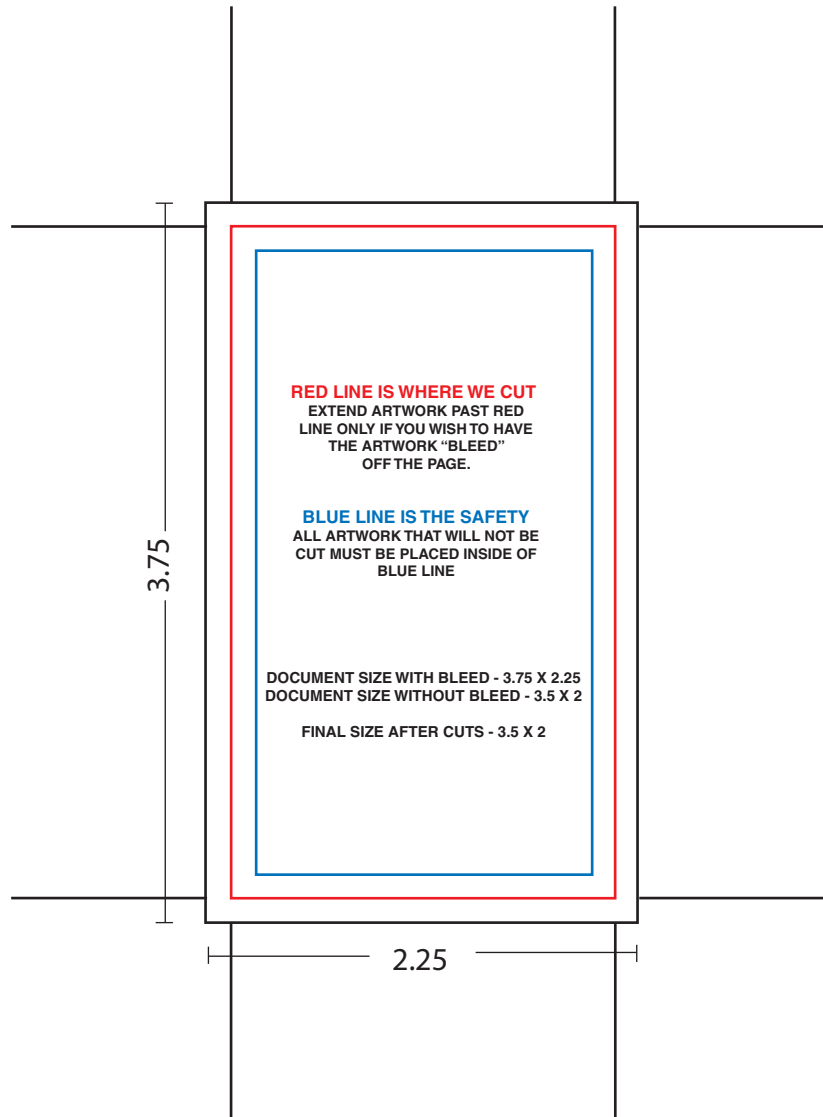

Copy 2 Copy

Business Card 3.5" x 2"

This is a certified Copy2Copy template.
Not for use with other vendors.